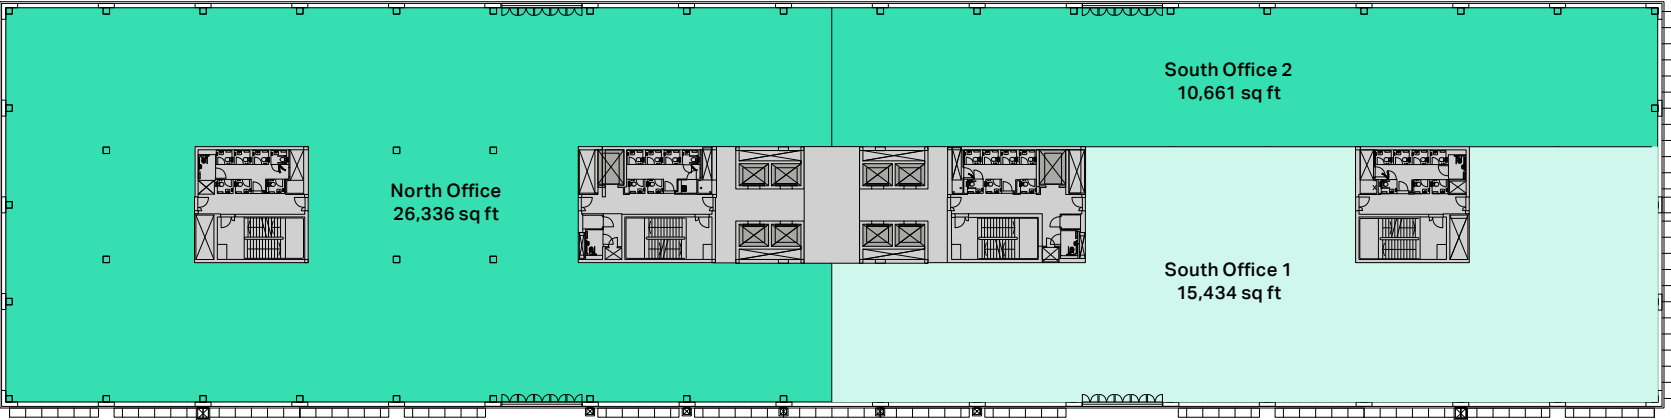

Press Centre Second Floor