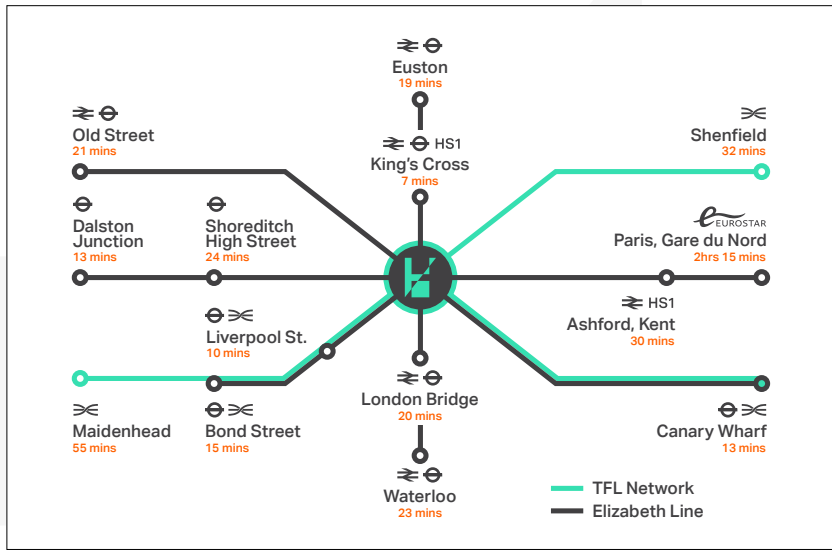

Here East

What is nearby?

A new London crossroads

Rail and tube links provide access to major hubs across London, while the Elizabeth Line and HS1 ensure quick and direct links to mainland Europe. People here also benefit from a free electric shuttle from Stratford I that runs every 5-7 minutes to the Here East campus.

More than just a workplace

Canalside is a collection of independent locally-owned eateries, a gym space, a retro arcade, bars and a barbers that sits next amongst landscaped gardens at Here East. It is a great location to meet, eat and relax, providing a lively backdrop to the community.

Queen Elizabeth Olympic Park

Here East is located in Hackney and is directly adjacent to Hackney Wick in the Queen Elizabeth Olympic Park. The park is open everyday and over 27 million people have enjoyed the parklands, venues and exciting events since it opened in 2012.