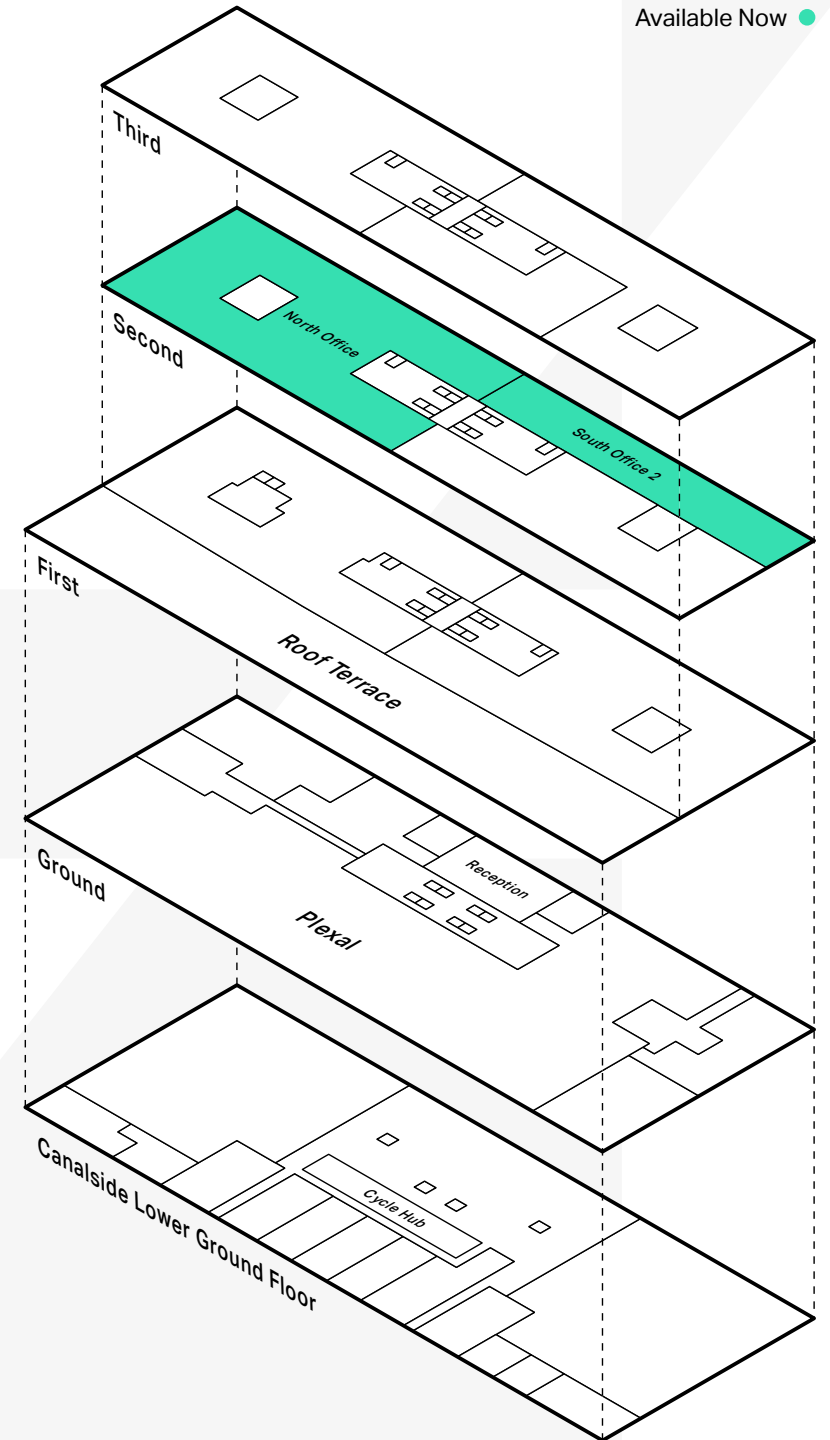

## Second Floor

- North Office (Available Now) 26,336 sq ft
- South Office 2 (Available Now) 10,661 sq ft