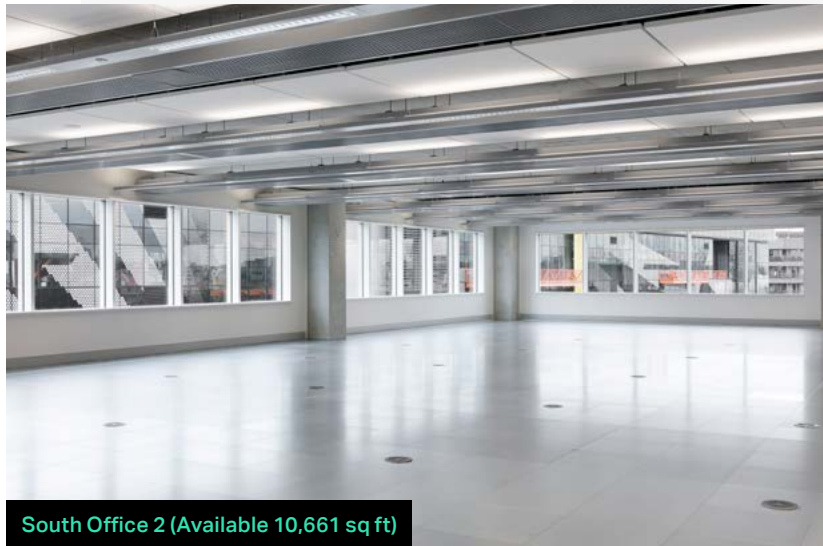

Press Centre Second Floor