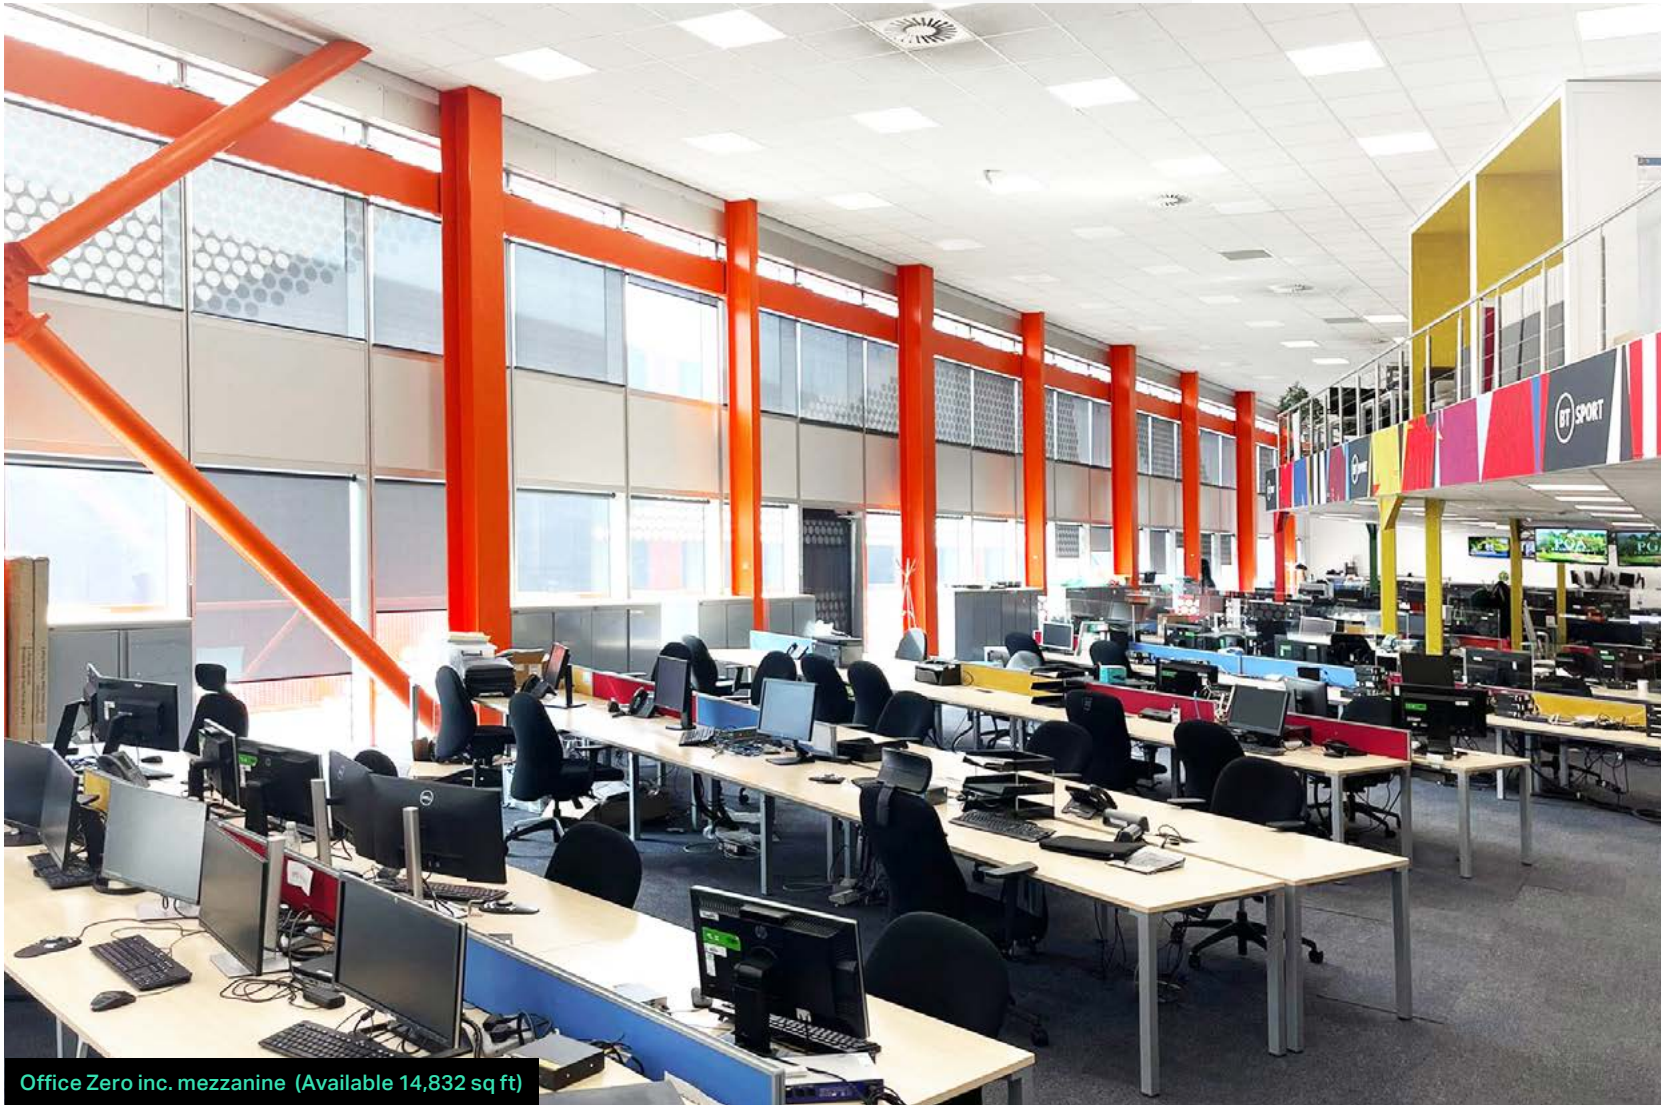

Broadcast Centre Here East

Broadcast Centre Overview

Second Floor

● Studio 2 (Available Now)	16,083 sq ft
● Studio 10 (Available Now)	36,039 sq ft
● Studio 11 (Available Now)	12,890 sq ft
● Office Zero inc. mezzanine (Available Now)	14,832 sq ft

Broadcast Centre Second Floor

Broadcast Centre Second Floor

The Yard next to the Broadcast Centre

Studio 10 (Available 36,039 sq ft)

Studio 11 (Available 12,890 sq ft)

Broadcast Centre at Here East

Broadcast Centre

Second Floor Mezzanine

Office Zero mezzanine

Broadcast Centre Second Floor Mezzanine

Office Zero inc. mezzanine (Available 14,832 sq ft)

Office Zero mezzanine

Here East Tenants

Here East

What is nearby?

Free electric shuttle bus from Stratford

More than just a workplace

Canalside is a collection of independent locally-owned eateries, a gym space, a retro arcade, bars and a barbers that sits next amongst landscaped gardens at Here East. It is a great location to meet, eat and relax, providing a lively backdrop to the community.