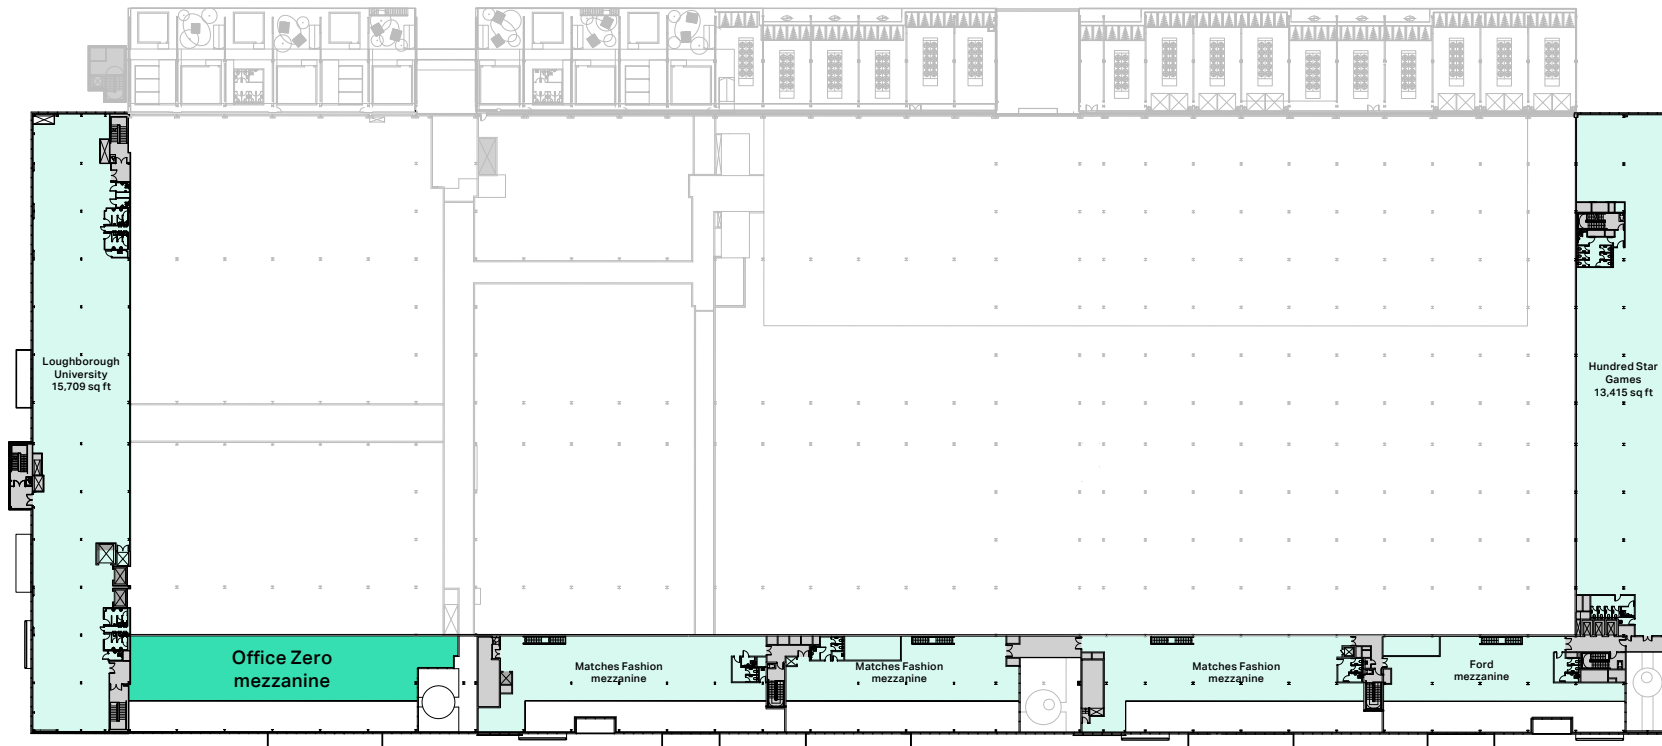

Broadcast Centre Here East

Broadcast Centre Overview

Second Floor

● Studio 2 (Available Now)	16,083 sq ft
● Studio 10 (Available Now)	36,039 sq ft
● Studio 11 (Available Now)	12,890 sq ft
● Office Zero inc. mezzanine (Available Now)	14,832 sq ft

Broadcast Centre Second Floor

Broadcast Centre Second Floor

The Yard next to the Broadcast Centre

Studio 10 (Available 36,039 sq ft)

Studio 11 (Available 12,890 sq ft)

Broadcast Centre at Here East

Broadcast Centre

Second Floor Mezzanine

Office Zero mezzanine

Broadcast Centre Second Floor Mezzanine

Office Zero inc. mezzanine (Available 14,832 sq ft)

Office Zero mezzanine

Here East Tenants

Here East

What is nearby?