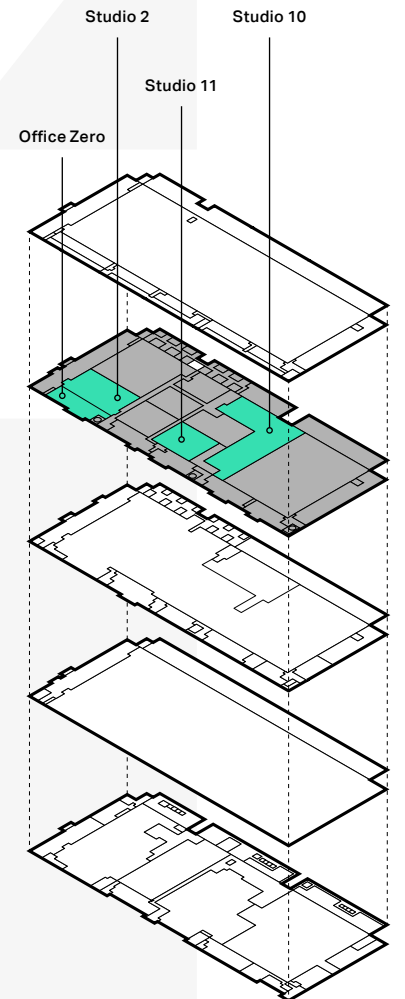

Broadcast Centre Here East

Broadcast Centre Overview

Second Floor

● Studio 2 (Available Now)	16,083 sq ft
● Studio 10 (Available Now)	36,039 sq ft
● Studio 11 (Available Now)	12,890 sq ft
● Office Zero inc. mezzanine (Available Now)	14,832 sq ft

Broadcast Centre Second Floor

Broadcast Centre Second Floor

The Yard next to the Broadcast Centre

Studio 10 (Available 36,039 sq ft)

Studio 11 (Available 12,890 sq ft)

Broadcast Centre at Here East

Broadcast Centre

Second Floor Mezzanine

Office Zero mezzanine

Broadcast Centre Second Floor Mezzanine

Office Zero inc. mezzanine (Available 14,832 sq ft)

Office Zero mezzanine

Here East Tenants

Here East

What is nearby?