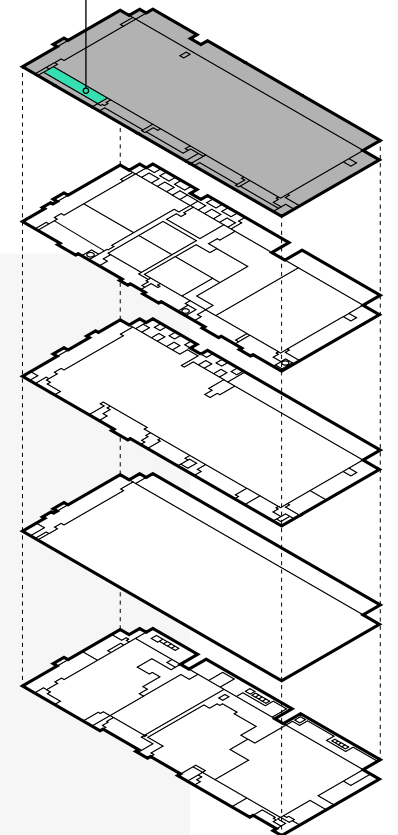

Broadcast Centre Here East

Broadcast Centre Overview

Second Floor

● Studio 2 (Available Now)	16,083 sq ft
● Studio 10 (Available Now)	36,039 sq ft
● Studio 11 (Available Now)	12,890 sq ft
● Office Zero inc. mezzanine (Available Now)	14,832 sq ft

Broadcast Centre Second Floor

Broadcast Centre Second Floor

The Yard next to the Broadcast Centre

Studio 10 (Available 36,039 sq ft)

Studio 11 (Available 12,890 sq ft)

Broadcast Centre at Here East

Broadcast Centre

Second Floor Mezzanine

Office Zero mezzanine

Broadcast Centre Second Floor Mezzanine

Office Zero inc. mezzanine (Available 14,832 sq ft)

Office Zero mezzanine

Here East Tenants

Here East

What is nearby?