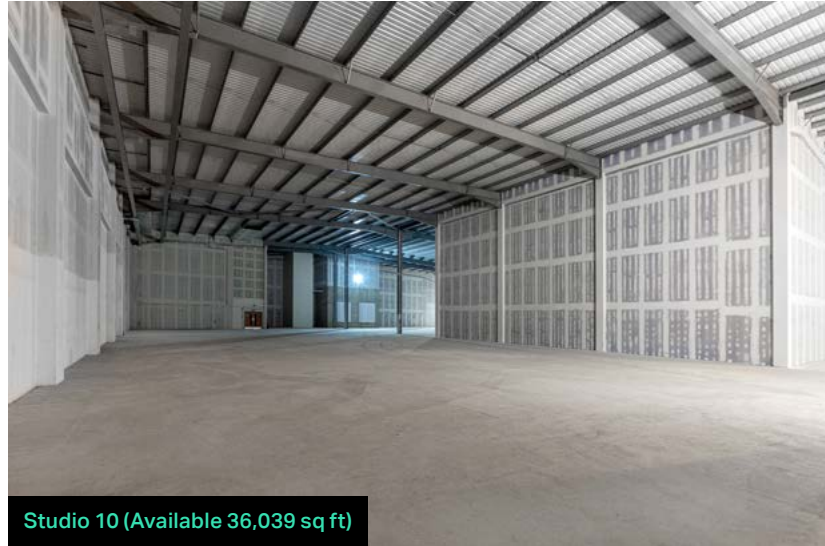

Broadcast Centre Here East

Broadcast Centre Overview

Second Floor

● Studio 2 (Available Now)	16,083 sq ft
● Studio 10 (Available Now)	36,039 sq ft
● Studio 11 (Available Now)	12,890 sq ft
● Office Zero inc. mezzanine (Available Now)	14,832 sq ft

Broadcast Centre Second Floor

Broadcast Centre Second Floor

The Yard next to the Broadcast Centre

Studio 10 (Available 36,039 sq ft)

Studio 11 (Available 12,890 sq ft)

Broadcast Centre at Here East

Broadcast Centre

Second Floor Mezzanine

Office Zero mezzanine

Broadcast Centre Second Floor Mezzanine

Office Zero inc. mezzanine (Available 14,832 sq ft)

Office Zero mezzanine

Here East Tenants

Here East

What is nearby?