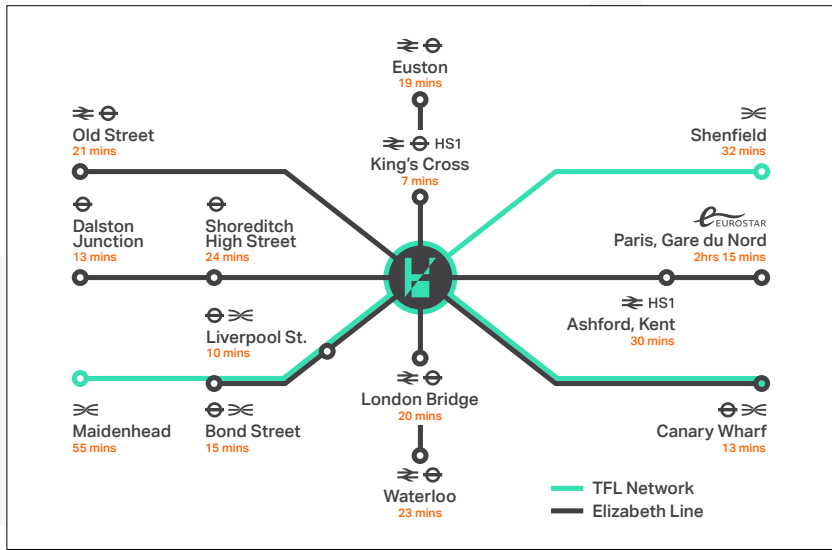

A new London crossroads

Rail and tube links provide access to major hubs across London, while the Elizabeth Line and HS1 ensure quick and direct links to mainland Europe. People here also benefit from a free electric shuttle from Stratford I that runs every 5-7 minutes to the Here East campus.

Free electric shuttle bus from Stratford

More than just a workplace

Canalside is a collection of independent locally-owned eateries, a gym space, a retro arcade, bars and a barbers that sits next amongst landscaped gardens at Here East. It is a great location to meet, eat and relax, providing a lively backdrop to the community.

Queen Elizabeth Olympic Park

Here East is located in Hackney and is directly adjacent to Hackney Wick in the Queen Elizabeth Olympic Park. The park is open everyday and over 27 million people have enjoyed the parklands, venues and exciting events since it opened in 2012.