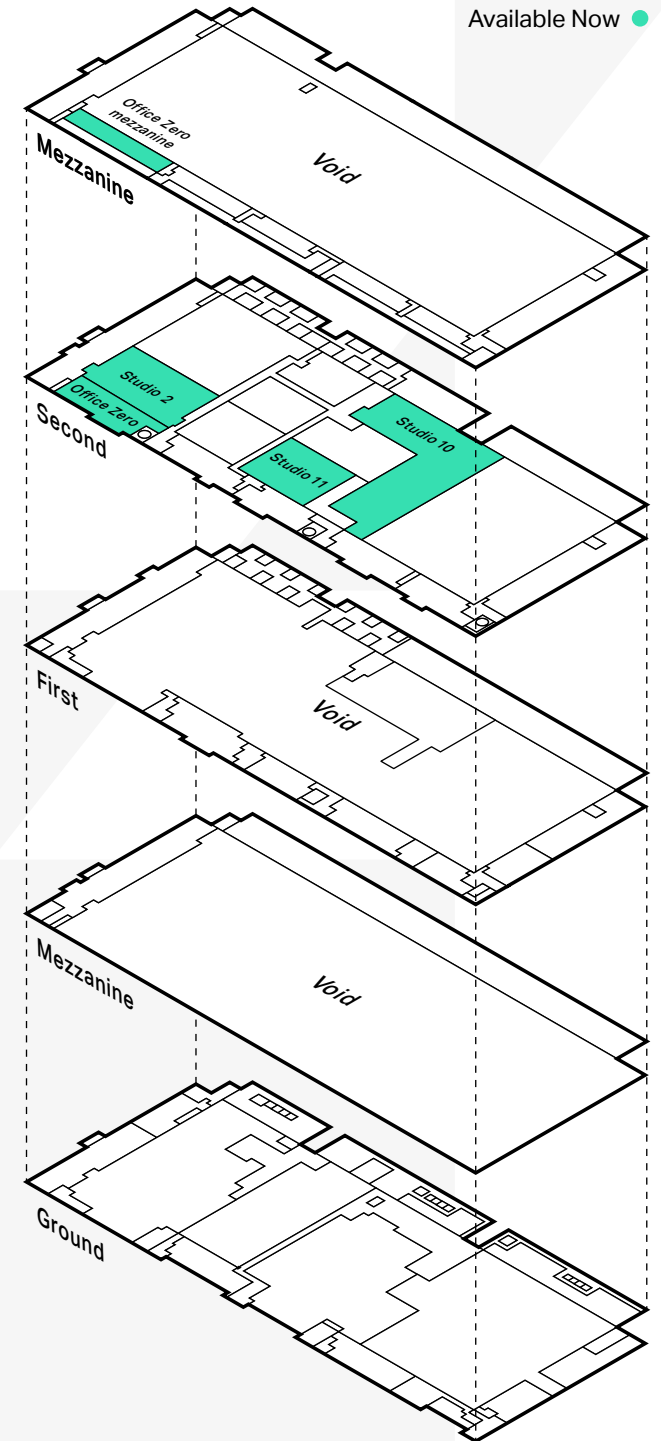

Broadcast Centre Here East

Broadcast Centre Overview

Second Floor

● Studio 2 (Available Now)	16,083 sq ft
● Studio 10 (Available Now)	36,039 sq ft
● Studio 11 (Available Now)	12,890 sq ft
● Office Zero inc. mezzanine (Available Now)	14,832 sq ft

Broadcast Centre Second Floor

Broadcast Centre Second Floor

The Yard next to the Broadcast Centre

Studio 10 (Available 36,039 sq ft)

Studio 11 (Available 12,890 sq ft)

Broadcast Centre at Here East

Broadcast Centre

Second Floor Mezzanine

Office Zero mezzanine

Broadcast Centre Second Floor Mezzanine

Office Zero inc. mezzanine (Available 14,832 sq ft)

Office Zero mezzanine

Here East Tenants

Here East

What is nearby?