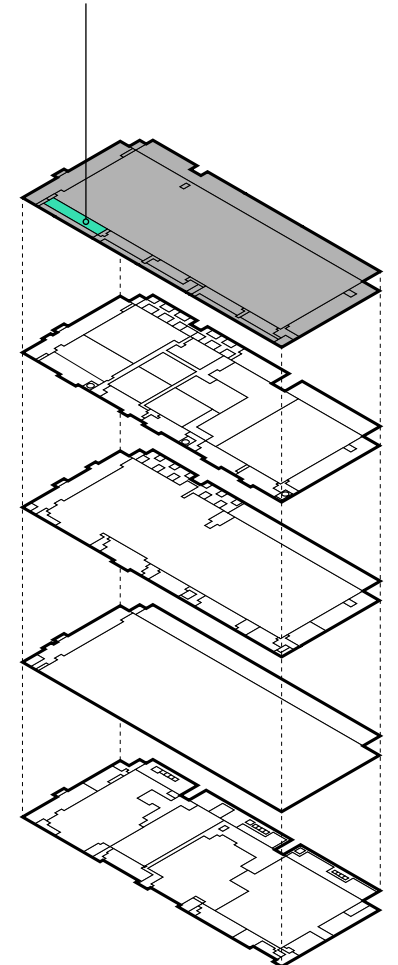

Broadcast Centre Here East

Broadcast Centre Overview

Second Floor

● Studio 2 (Available Now)	16,083 sq ft
● Studio 10 (Available Now)	36,039 sq ft
● Studio 11 (Available Now)	12,890 sq ft
● Office Zero inc. mezzanine (Available Now)	14,832 sq ft

Broadcast Centre Second Floor

Broadcast Centre Second Floor

The Yard next to the Broadcast Centre

Studio 10 (Available 36,039 sq ft)

Studio 11 (Available 12,890 sq ft)

Broadcast Centre at Here East

Broadcast Centre

Second Floor Mezzanine

Office Zero mezzanine

Broadcast Centre Second Floor Mezzanine

Office Zero inc. mezzanine (Available 14,832 sq ft)

Office Zero mezzanine

Here East Tenants

Here East

What is nearby?