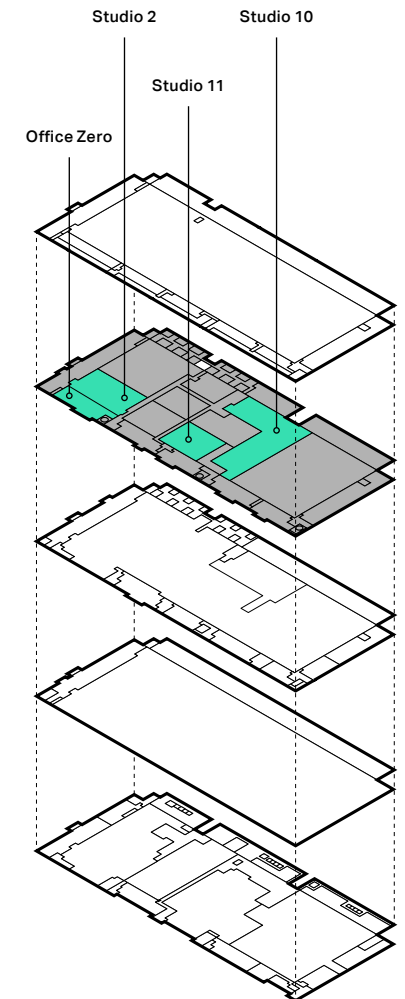

Broadcast Centre Here East

Broadcast Centre Overview

Second Floor

● Studio 2 (Available Now)	16,083 sq ft
● Studio 10 (Available Now)	36,039 sq ft
● Studio 11 (Available Now)	12,890 sq ft
● Office Zero inc. mezzanine (Available Now)	14,832 sq ft

Broadcast Centre Second Floor

Broadcast Centre Second Floor

The Yard next to the Broadcast Centre

Studio 10 (Available 36,039 sq ft)

Studio 11 (Available 12,890 sq ft)

Broadcast Centre at Here East

Broadcast Centre

Second Floor Mezzanine

Office Zero mezzanine

Broadcast Centre Second Floor Mezzanine

Office Zero inc. mezzanine (Available 14,832 sq ft)

Office Zero mezzanine

Here East Tenants

Here East

What is nearby?