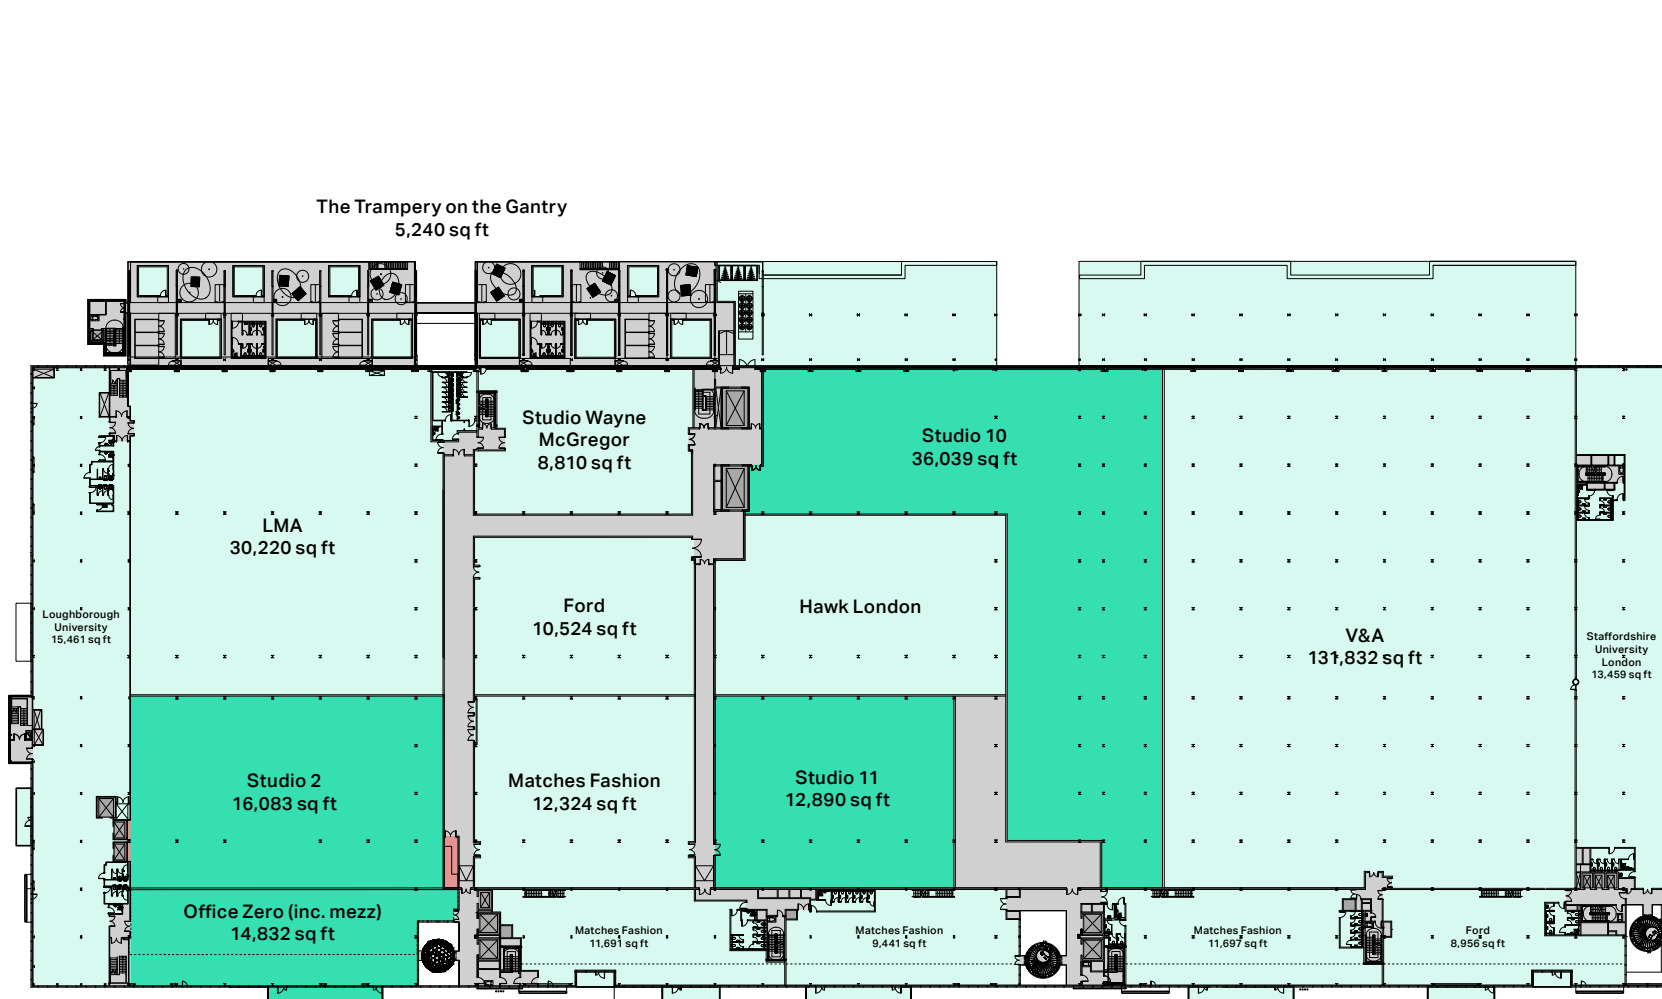

Broadcast Centre Here East

Broadcast Centre Overview

Second Floor

● Studio 2 (Available Now)	16,083 sq ft
● Studio 10 (Available Now)	36,039 sq ft
● Studio 11 (Available Now)	12,890 sq ft
● Office Zero inc. mezzanine (Available Now)	14,832 sq ft

Broadcast Centre Second Floor

Broadcast Centre Second Floor

The Yard next to the Broadcast Centre

Studio 10 (Available 36,039 sq ft)

Studio 11 (Available 12,890 sq ft)

Broadcast Centre at Here East

Broadcast Centre

Second Floor Mezzanine

Office Zero mezzanine

Broadcast Centre Second Floor Mezzanine

Office Zero inc. mezzanine (Available 14,832 sq ft)

Office Zero mezzanine

Here East Tenants

Here East

What is nearby?