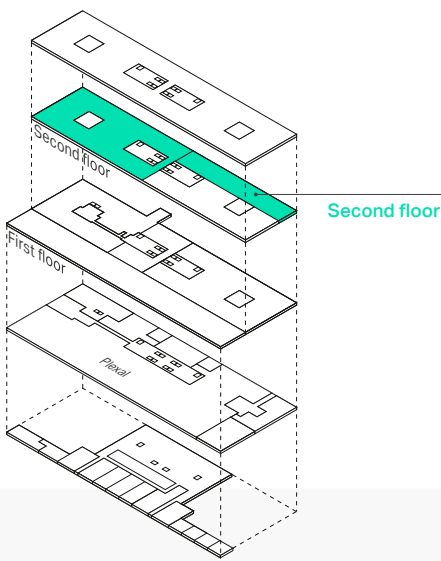

Press Centre available office space

Second floor North
26,336 sq ft

Second floor South
10,661 sq ft

Here East tenants

 plexal	 V&A	 FORD MOBILITY	 SPORTS INTERACTIVE www.sifames.com	 Loughborough University London	 ESPORTS ENGINE
 SCOPE	 UCL	 Hubs 3D	 STUDIO 3NAVMcGREGOR	 quadi7ent	 SAINT ESPRESSO
 fiit	 Electronic Arts	 THE TRAMPERY	 BARRATT LONDON	 STAFFORDSHIRE UNIVERSITY	 D-FORD
 MATCHES FASHION.COM	 BT SPORT	 APL Logistics	 PLYKEA	 LMA	 HereEast Canalside