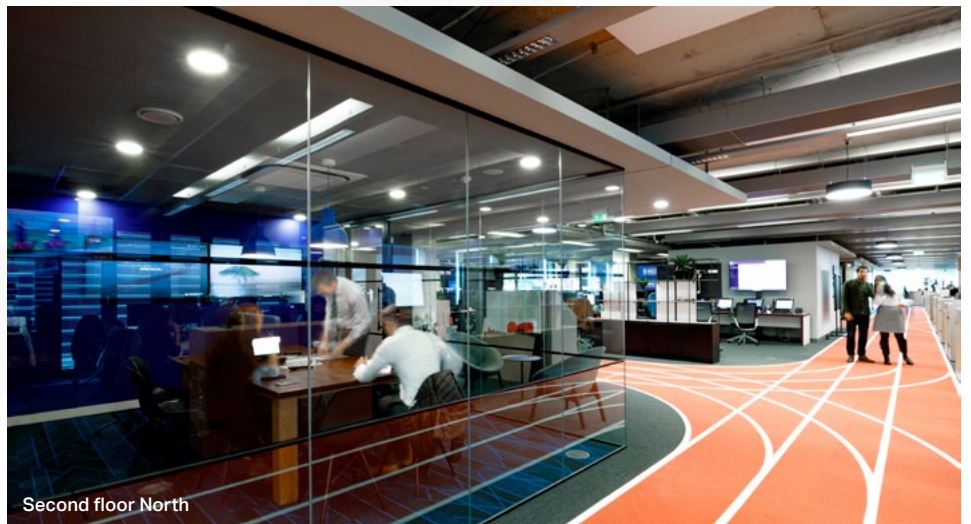

Press Centre available office space

Second floor North
26,336 sq ft

Second floor South
10,661 sq ft

Here East tenants

 plexal	 V&A	 FORD MOBILITY	 SPORTS INTERACTIVE www.sifames.com	 Loughborough University London	 ESPORTS ENGINE
 SCOPE	 UCL	 Hubs 3D	 STUDIO 3NAVMcGREGOR	 quadi7ent	 SAINT ESPRESSO
 fiit	 Electronic Arts	 THE TRAMPERY	 BARRATT LONDON	 STAFFORDSHIRE UNIVERSITY	 D-FORD
 MATCHES FASHION.COM	 BT SPORT	 APL Logistics	 PLYKEA	 LMA	 HereEast Canalside

More than just a workplace

Our Canalside retailers range from a traditional Italian tavernor to a retro video-game bar, and much more. You can also find a barber, F45 gym, yoga studio and the very best pancakes on campus.

Canalside

Gotto Trattoria

Saint Espresso

F45

Four Quarters East

A new London crossroads

New rail and tube links provide access to major hubs across London, while the Elizabeth Line and direct links to mainland Europe will ensure even quicker and easier travel in the future.