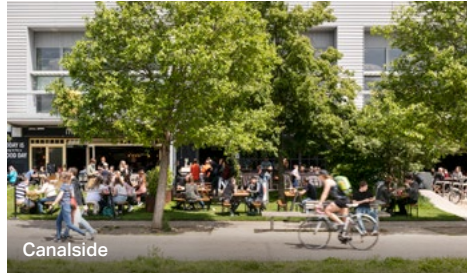

Press Centre available office space

Second floor North
26,336 sq ft

Second floor South
10,661 sq ft

Here East tenants

 plexal	 V&A	 FORD MOBILITY	 SPORTS INTERACTIVE www.sifames.com	 Loughborough University London	 ESPORTS ENGINE
 SCOPE	 UCL	 Hubs 3D	 STUDIO 3NAVMcGREGOR	 quadi7ent	 SAINT ESPRESSO
 fiit	 Electronic Arts	 THE TRAMPERY	 BARRATT LONDON	 STAFFORDSHIRE UNIVERSITY	 D-FORD
 MATCHES FASHION.COM	 BT SPORT	 APL Logistics	 PLYKEA	 LMA	 HereEast Canalside

More than just a workplace

Our Canalside retailers range from a traditional Italian tavernor to a retro video-game bar, and much more. You can also find a barber, F45 gym, yoga studio and the very best pancakes on campus.

Canalside

Gotto Trattoria

Saint Espresso

F45

Four Quarters East

A new London crossroads

New rail and tube links provide access to major hubs across London, while the Elizabeth Line and direct links to mainland Europe will ensure even quicker and easier travel in the future.