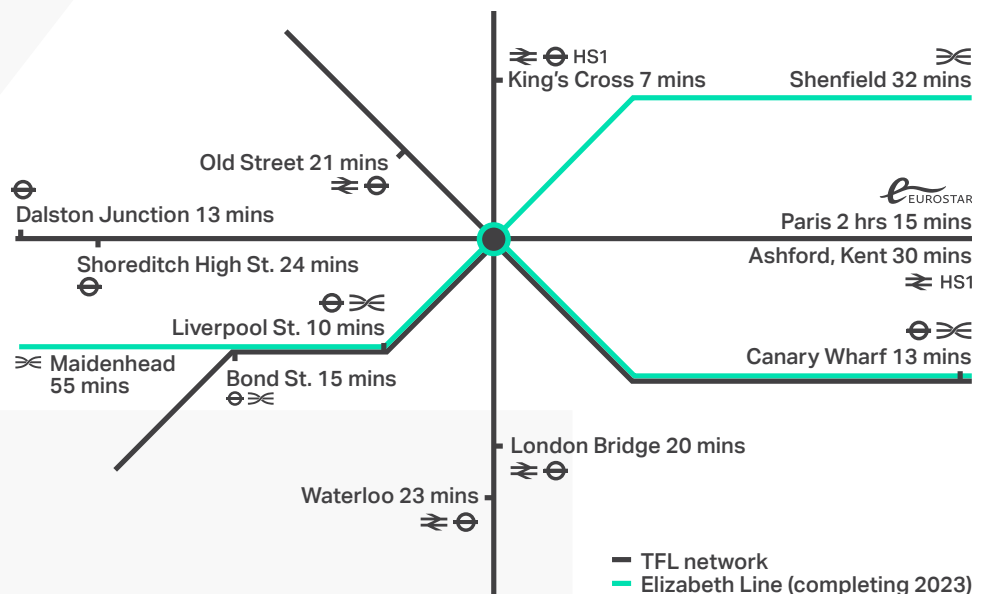

Here East agents

Alex Novelli
alex.novelli@cushwake.com
+44 (0) 7860 594 752

Gina Stevens
gina.stevens@cushwake.com
+44 (0) 7775 112 999

Toby Pritchard-Davies
toby.pritchard-davies@knightfrank.com
+44 (0) 7468 724 284

Abby Brown
abby.brown@knightfrank.com
+44 (0)7827 083 969